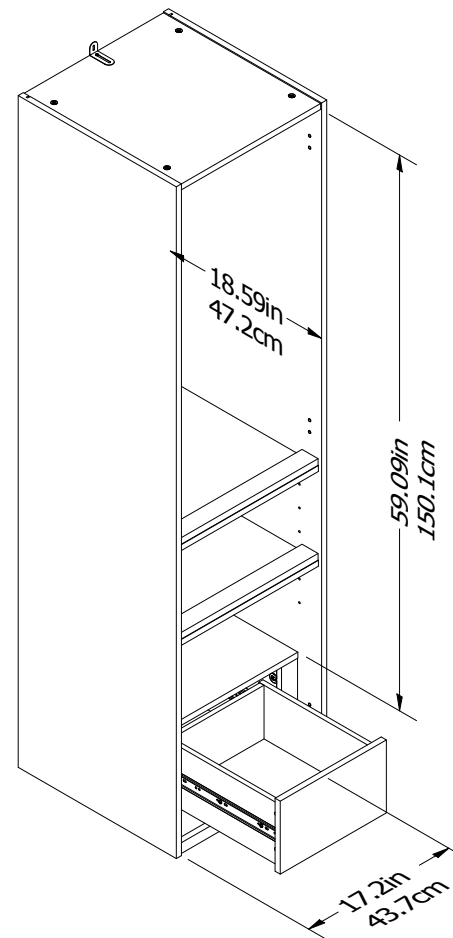

# Single Door Wardrobe

## 3655341EBL

Wood Breakdown: PB 90% & MDF 5%  
 Total storage: 11.41 cubic feet

Overall Product Size:  
 71.42 in H x 18.47 in W x 19.41 in D  
 181.4 cm H x 46.9 cm W x 49.3 cm D

Interior Drawer dimensions:  
 11.2 in. (28.5 cm) W  
 5.7 in. (14.5 cm) H  
 13 in. (33 cm) D  
 0.48 cubic feet storage per drawer

Load Limits:  
 Top Shelf - 10 lbs  
 Adj Shelf - 20 lbs ea  
 Fixed Shelf - 30 lbs  
 Drawer - 25 lbs  
 Clothes Rod - 30 lbs

Maximum Weight Capacities  
 Unit Weight: 97.6 lbs. (47.4 kg)