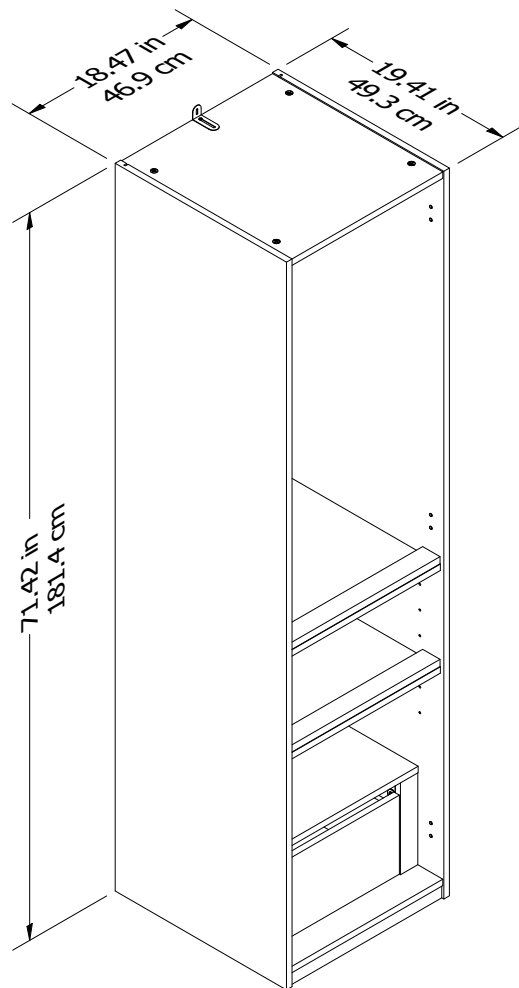

# Single Door Wardrobe

## 3655341EBL

Wood Breakdown: PB 90% & MDF 5%  
 Total storage: 11.41 cubic feet

Overall Product Size:  
 71.42 in H x 18.47 in W x 19.41 in D  
 181.4 cm H x 46.9 cm W x 49.3 cm D

Interior Drawer dimensions:  
 11.2 in. (28.5 cm) W  
 5.7 in. (14.5 cm) H  
 13 in. (33 cm) D  
 0.48 cubic feet storage per drawer

Load Limits:  
 Top Shelf - 10 lbs  
 Adj Shelf - 20 lbs ea  
 Fixed Shelf - 30 lbs  
 Drawer - 25 lbs  
 Clothes Rod - 30 lbs

Maximum Weight Capacities  
 Unit Weight: 97.6 lbs. (47.4 kg)